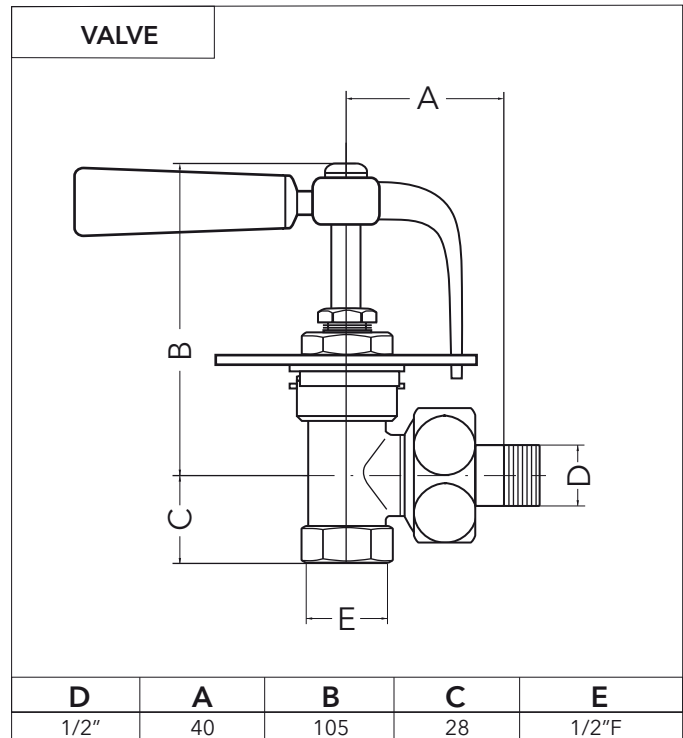

Traditio minor

Small and functional

This model is the smaller version of the Traditio Valve, having the same properties and functions. Traditio Minor is mostly used for shorter or thinner radiators, with fewer elements. Besides its shape, there aren't any more differences, meaning this valve fits perfectly in any modern heating system.

Traditio Minor is a great choice for those who want to add more style to their vintage or new cast iron radiator. It is suitable for every room and radiator.

Finishes